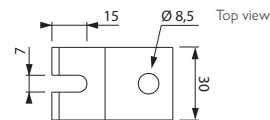

Brackets – Wall
 Included in all Diplomat products

Brackets – Ceiling
 Included in all Diplomat products

PACKAGING DIMENSIONS DIPLOMAT

Screen width	Box length	Box width	Box height
1600	1910	165	170
1800	2110	165	170
2000	2310	165	170
2200	2510	165	170
2400	2710	165	170
2700	3010	165	170
3000	3310	165	170