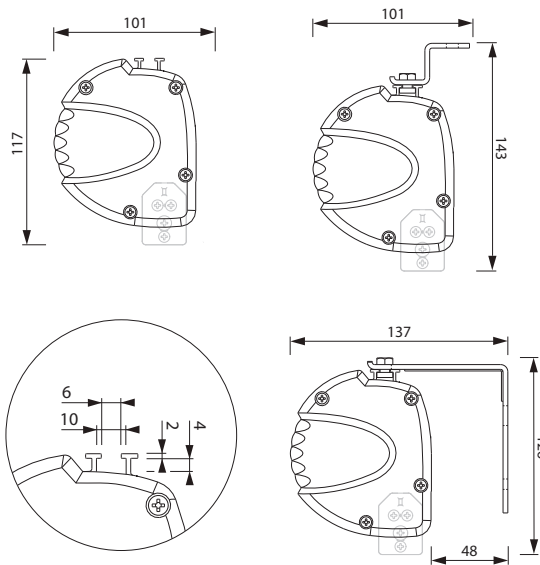

CASE DIMENSIONS