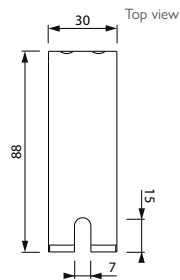

The screen has 5 cm wide black borders. The format of the viewing area is 16:9.

STANDARD FORMATS DIPLOMAT TT

4:3

NO BLACK BORDERS

The screen format is 4:3. No black borders.

DIPLOMAT TAB TENSION

SCREEN DIMENSIONS

Brackets – Wall
 Included in all Diplomat products

Brackets – Ceiling
 Included in all Diplomat products

PACKAGING DIMENSIONS DIPLOMAT

Screen width	Box length	Box width	Box height
1600	1910	165	170
1800	2110	165	170
2000	2310	165	170
2200	2510	165	170
2400	2710	165	170
2700	3010	165	170
3000	3310	165	170

PACKAGING DIMENSIONS DIPLOMAT TT

Screen width	Box length	Box width	Box height
1600	2080	165	170
1800	2280	165	170
2000	2480	165	170
2200	2680	165	170
2400	2880	165	170