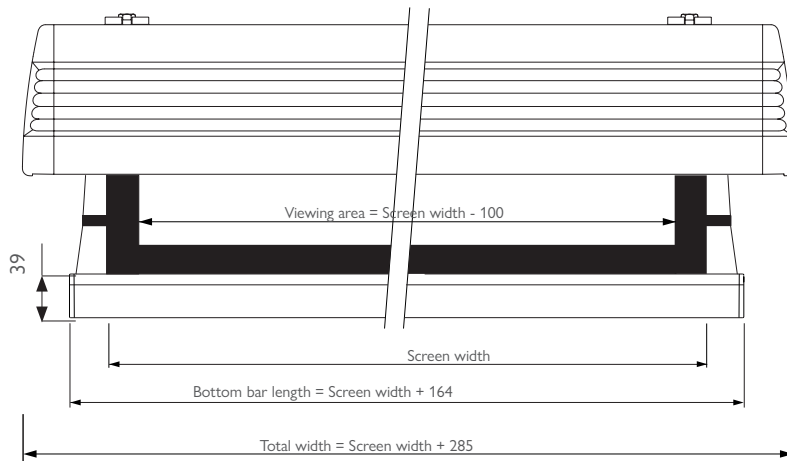

1:1

The screen format is 1:1. No black borders.

4:3

NO BLACK BORDERS

The screen format is 4:3. No black borders.

16:10

The screen has 5 cm wide black borders. The format of the viewing area is 16:10.

16:9

The screen has 5 cm wide black borders. The format of the viewing area is 16:9.

STANDARD FORMATS DIPLOMAT TT

4:3

NO BLACK BORDERS

The screen format is 4:3. No black borders.

DIPLOMAT TAB TENSION

SCREEN DIMENSIONS

Brackets – Wall
 Included in all Diplomat products

Brackets – Ceiling
 Included in all Diplomat products

PACKAGING DIMENSIONS DIPLOMAT

Screen width	Box length	Box width	Box height
1600	1910	165	170
1800	2110	165	170
2000	2310	165	170
2200	2510	165	170
2400	2710	165	170
2700	3010	165	170
3000	3310	165	170

PACKAGING DIMENSIONS DIPLOMAT TT

Screen width	Box length	Box width	Box height
1600	2080	165	170
1800	2280	165	170
2000	2480	165	170
2200	2680	165	170
2400	2880	165	170