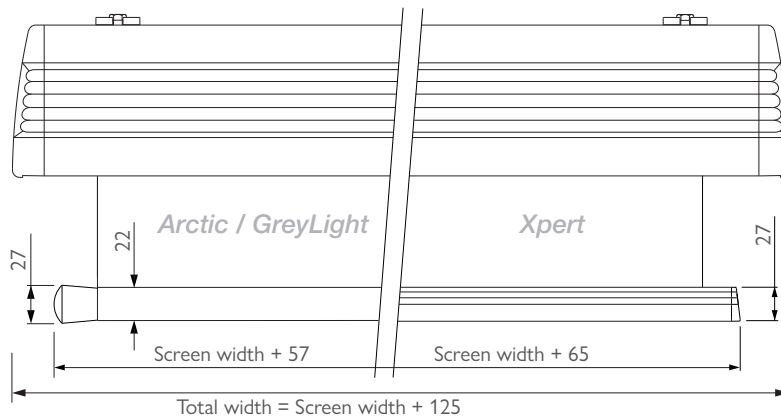

SCREEN DIMENSIONS

SCREEN SURFACES

Arctiq

Matt white front surface, fibre glass support, black-backed. Gain 1.0

GreyLight

Grey front surface, fibre glass supported, black-backed. Gain 0.75

Xpert

White front surface, black-backed. PVC free. Flame retardant (B1). Excellent surface flatness and colour temp. Gain 1,0.

Example – Diplomat Electric

Model: MD2724, MDIN 2724

Screen width: 2700 mm

Total width: 2700 mm + 125 mm = 2825 mm

Bar width: 2700 mm + 57 mm = 2757 mm

MOTOR CONTROL

ENYROOM-ER MOTOR

Built-in controls
Enyroom-ER radio receiver
Dry contact (RJ12 connector)

Accessories

Radio remote controls
Autolink
Dry contact transmitter
WiFi-box App-control
IP-box

INSTALLATION/WIRED MOTOR

Accessories
Control box (RS232, RF, IR,
12V trigger,
Dry contact

STANDARD FORMATS DIPLOMAT

1:1

The screen format is 1:1. No black borders.

4:3

NO BLACK BORDERS

The screen format is 4:3. No black borders.

16:10

The screen has 5 cm wide black borders. The format of the viewing area is 16:10.

16:9

The screen has 5 cm wide black borders. The format of the viewing area is 16:9.

STANDARD FORMATS DIPLOMAT TT

4:3

NO BLACK BORDERS

The screen format is 4:3. No black borders.