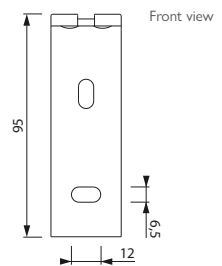

The screen has 5 cm wide black borders. The format of the viewing area is 16:9.

STANDARD FORMATS DIPLOMAT TT

4:3

NO BLACK BORDERS

The screen format is 4:3. No black borders.

DIPLOMAT TAB TENSION

SCREEN DIMENSIONS

Brackets – Wall
 Included in all Diplomat products

Brackets – Ceiling
 Included in all Diplomat products

PACKAGING DIMENSIONS DIPLOMAT

Screen width	Box length	Box width	Box height
1600	1910	165	170
1800	2110	165	170
2000	2310	165	170
2200	2510	165	170
2400	2710	165	170
2700	3010	165	170
3000	3310	165	170

PACKAGING DIMENSIONS DIPLOMAT TT

Screen width	Box length	Box width	Box height
1600	2080	165	170
1800	2280	165	170
2000	2480	165	170
2200	2680	165	170
2400	2880	165	170