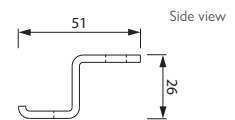

Brackets – Wall
 Included in all Diplomat products

Brackets – Ceiling
 Included in all Diplomat products

PACKAGING DIMENSIONS DIPLOMAT

Screen width	Box length	Box width	Box height
1600	1910	165	170
1800	2110	165	170
2000	2310	165	170
2200	2510	165	170
2400	2710	165	170
2700	3010	165	170
3000	3310	165	170